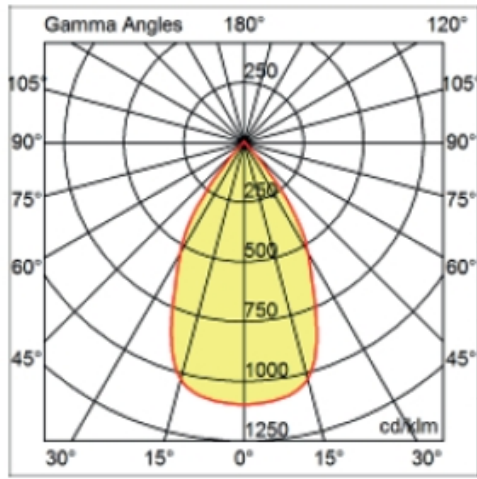

DIXIT RA11 RECESSED

A56028-

PROJECT	
TYPE	
SPECIFIER	
QUANTITY	
DATE	

	DP	DV		Order Example	K°
Dimming	Phase	0-10V		L5XXXXXX-DV-30K	
Color Temperature	27K 2700K	30K 3000K	35K 3500K	0-10V	3000K

A