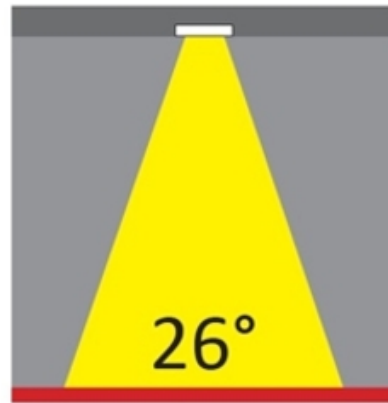

DIXIT RA8 RECESSED

A56069-

PROJECT	
TYPE	
SPECIFIER	
QUANTITY	
DATE	

	DP	DV	
Dimming	Phase	0-10V	
Color Temperature	27K 30K 35K 40K	2700K 3000K 3500K 4000K	K°

Order Example **K°**
L5XXXXXX-DV-30K
0-10V 3000K