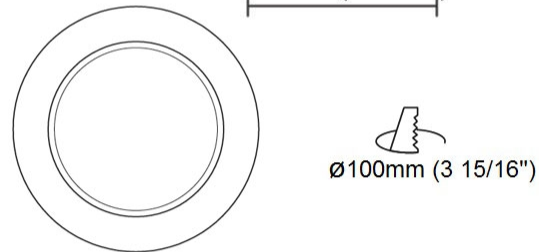

GENERAL

Series: Dixit
Subseries: Dixit RA11
Brand: Ivela
Division: Architectural
Mounting Type: Recessed
Mounting Location: Ceiling
Subcategory: Downlight

PHYSICAL

Shape: Round
Diameter (mm): 110
Diameter (in): 4 ⁵/₁₆
Height (mm): 70
Height (in): 2 ⁷/₁₆
Min. Recessing Depth (mm): 110
Min. Recessing Depth (in): 4 ¹⁵/₁₆
Light Distribution: Direct
Weight (kg): 0.6
Weight (lbs): 1.32
Diffuser: Clear Polycarbonate
Fixture Finish: MWH
Fixture Material: Aluminum Die Cast
Cut-out Measurements: 100mm / 3 15/16"

ELECTRICAL

Lamp Type: LED
Total Output Wattage (W): 12 / 18 / 26
Dimming: Tri-Mode (Non-Dimming and Phase Dimming (120Vac only) and 0-10V Dimming)
Driver Included: No
Driver Location: Recessed Housing
Driver Type: Constant Current - Universal
Driver Class: Class 2
Input Voltage (V): 120 - 277
Constant Current (MA): 350 / 500 / 700

LED

Number of LEDs: 1
Color Temperature (°K): 2700 / 3000 / 4000
Max. Delivered Lumen (lm): 1513 / 2092 / 2759
CRI: >85 CRI
Efficiency (%): 89
Lamp Life (hrs): 50000
Upon Request: 3500K upon request

OPTICAL

Optic°: 55
Adjustability: Fixed
Upon Request: Optic 18° or 30° (mirror-metallized) / 70° (white)

RATINGS AND CERTIFICATIONS

Certified By: Certified for North American Standards
IP rating: IP43
IK Rating: IK08
Glare Rating: ≤ 19