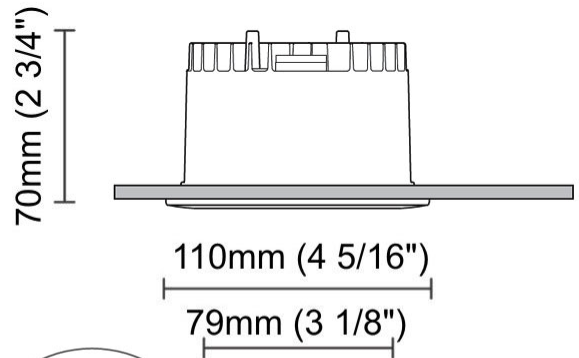

GENERAL

Series: Dixit
Subseries: Dixit RA11
Brand: Ivela
Division: Architectural
Mounting Type: Recessed
Mounting Location: Ceiling
Subcategory: Downlight

PHYSICAL

Shape: Round
Diameter (mm): 110
Diameter (in): 4 ⁵/₁₆
Height (mm): 70
Height (in): 2 ⁷/₁₆
Min. Recessing Depth (mm): 110
Min. Recessing Depth (in): 4 ¹⁵/₁₆
Light Distribution: Direct
Weight (kg): 0.6
Weight (lbs): 1.32
Diffuser: Clear Polycarbonate
Fixture Finish: MWH
Fixture Material: Aluminum Die Cast
Cut-out Measurements: 100mm / 3 15/16"

ELECTRICAL

Lamp Type: LED
Total Output Wattage (W): 12 / 18 / 26
Dimming: Tri-Mode (Non-Dimming and Phase Dimming (120Vac only) and 0-10V Dimming)
Driver Included: No
Driver Location: Recessed Housing
Driver Type: Constant Current - Universal
Driver Class: Class 2
Input Voltage (V): 120 - 277
Constant Current (MA): 350 / 500 / 700

LED

Number of LEDs: 1
Color Temperature (°K): 2700 / 3000 / 4000
Max. Delivered Lumen (lm): 1513 / 2092 / 2759
CRI: >85 CRI
Efficiency (%): 89
Lamp Life (hrs): 50000
Upon Request: 3500K upon request

OPTICAL

Optic°: 55
Adjustability: Fixed
Upon Request: Optic 18° or 30° (mirror-metallized) / 70° (white)

RATINGS AND CERTIFICATIONS

Certified By: Certified for North American Standards
IP rating: IP43
IK Rating: IK08
Glare Rating: ≤ 19