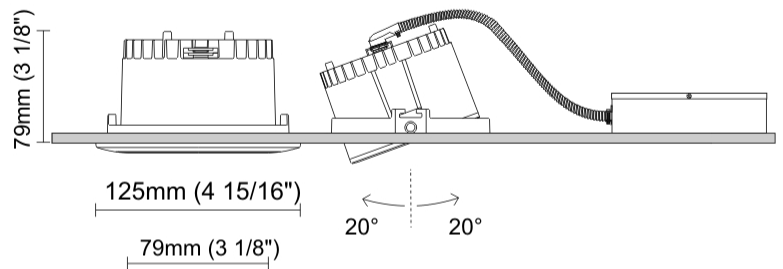

GENERAL

Series: Dixit
Subseries: Dixit RA20
Brand: Ivela
Division: Architectural
Mounting Type: Recessed
Mounting Location: Ceiling
Subcategory: Downlight

PHYSICAL

Shape: Round
Diameter (mm): 200
Diameter (in): 7 7/8
Height (mm): 95
Height (in): 3 3/4
Min. Recessing Depth (mm): 143
Min. Recessing Depth (in): 5 5/8
Light Distribution: Direct
Weight (kg): 1.8
Weight (lbs): 3.97
Diffuser: Clear Polycarbonate
Fixture Finish: MWH
Fixture Material: Aluminum Die Cast
Cut-out Measurements: 185mm / 7 9/32"

GENERAL

Series: Dixit
 Subseries: Dixit RA11
 Brand: Ivela
 Division: Architectural
 Mounting Type: Recessed
 Mounting Location: Ceiling
 Subcategory: Downlight

PHYSICAL

Shape: Round
 Diameter (mm): 110
 Diameter (in): 4 ⁵/₁₆
 Height (mm): 70
 Height (in): 2 ⁷/₁₆
 Min. Recessing Depth (mm): 110
 Min. Recessing Depth (in): 4 ¹⁵/₁₆
 Light Distribution: Direct
 Weight (kg): 0.6
 Weight (lbs): 1.32
 Diffuser: Clear Polycarbonate
 Fixture Finish: MWH
 Fixture Material: Aluminum Die Cast
 Cut-out Measurements: 100mm / 3 15/16"

GENERAL

Series: Dixit
 Subseries: Dixit RA11
 Brand: Ivela
 Division: Architectural
 Mounting Type: Recessed
 Mounting Location: Ceiling
 Subcategory: Downlight

PHYSICAL

Shape: Round
 Diameter (mm): 125
 Diameter (in): 4 ¹⁵/₁₆
 Height (mm): 79
 Height (in): 3 ¹/₈
 Min. Recessing Depth (mm): 119
 Min. Recessing Depth (in): 4 ¹¹/₁₆
 Light Distribution: Direct
 Weight (kg): 0.6
 Weight (lbs): 1.32
 Diffuser: Clear Polycarbonate
 Fixture Finish: MWH
 Fixture Material: Aluminum Die Cast
 Cut-out Measurements: 116mm / 4 9/16"

OPTICAL

Optic°: 55
 Adjustability: Tilt ±20°
 Upon Request: Optic 18° or 30° (mirror-metallized) / 70° (white)

RATINGS AND CERTIFICATIONS

Certified By: Certified for North American Standards
 IP rating: IP20
 IK Rating: IK08
 Glare Rating: ≤ 19