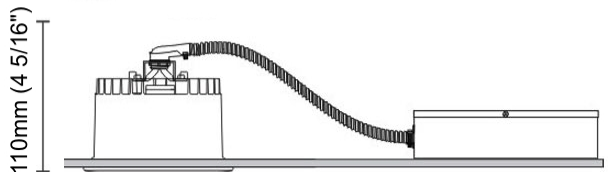

GENERAL

Series: Dixit
Subseries: Dixit RA11
Brand: Ivela
Division: Architectural
Mounting Type: Recessed
Mounting Location: Ceiling
Subcategory: Downlight

PHYSICAL

Shape: Round
Diameter (mm): 110
Diameter (in): 4 ⁵/₁₆
Height (mm): 70
Height (in): 2 ⁷/₁₆
Min. Recessing Depth (mm): 110
Min. Recessing Depth (in): 4 ¹⁵/₁₆
Light Distribution: Direct
Weight (kg): 0.6
Weight (lbs): 1.32
Diffuser: Clear Polycarbonate
Fixture Finish: MWH
Fixture Material: Aluminum Die Cast
Cut-out Measurements: 100mm / 3 15/16"

ELECTRICAL

Lamp Type: LED
Total Output Wattage (W): 12 / 18 / 26
Dimming: Tri-Mode (Non-Dimming and Phase Dimming (120Vac only) and 0-10V Dimming)
Driver Included: No
Driver Location: Recessed Housing
Driver Type: Constant Current - Universal
Driver Class: Class 2
Input Voltage (V): 120 - 277
Constant Current (MA): 350 / 500 / 700

LED

Number of LEDs: 1
Color Temperature (°K): 2700 / 3000 / 4000
Max. Delivered Lumen (lm): 1513 / 2092 / 2759
CRI: >85 CRI
Efficiency (%): 89
Lamp Life (hrs): 50000
Upon Request: 3500K upon request

OPTICAL

Optic°: 55
Adjustability: Fixed
Upon Request: Optic 18° or 30° (mirror-metallized) / 70° (white)

RATINGS AND CERTIFICATIONS

Certified By: Certified for North American Standards
IP rating: IP43
IK Rating: IK08
Glare Rating: ≤ 19